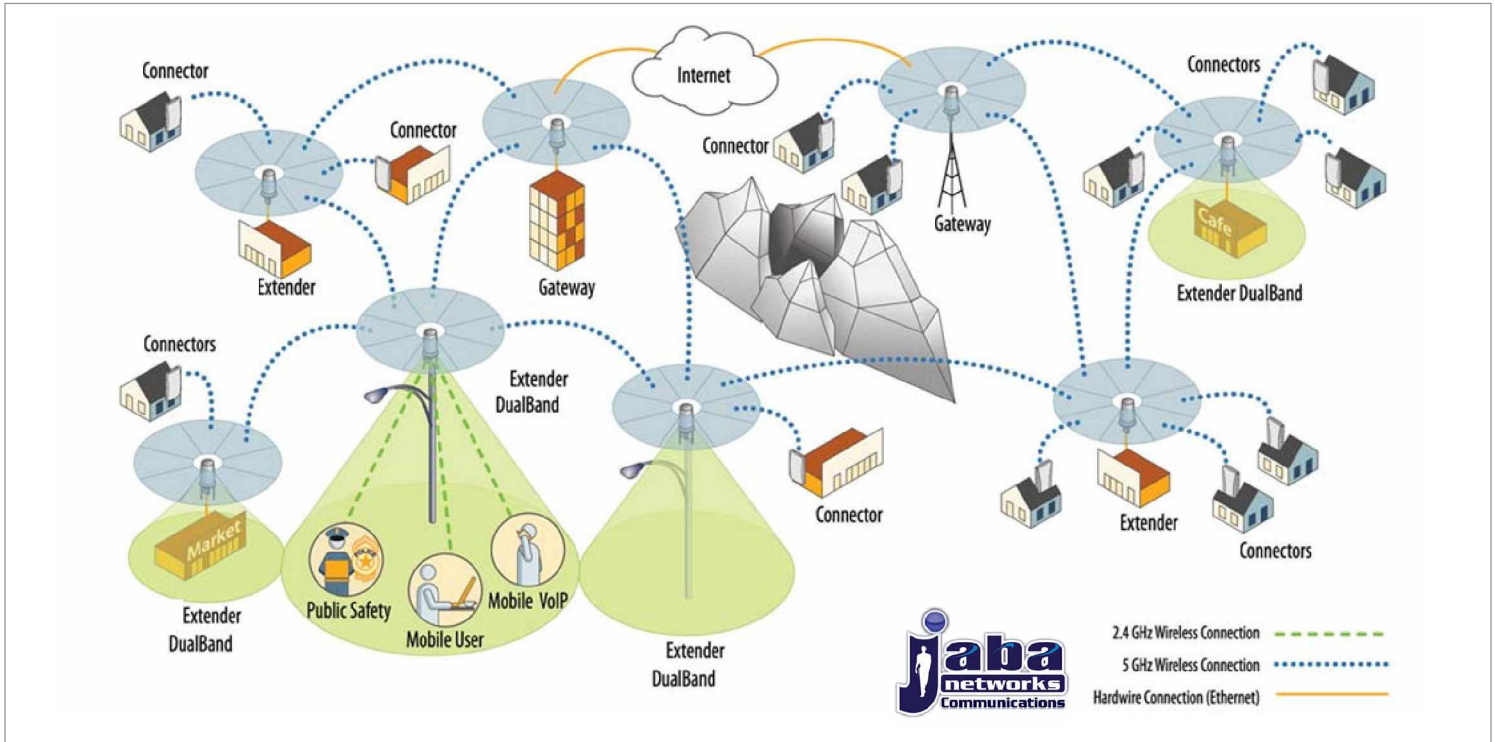

Mesh Solutions

Designed for deployment flexibility and scalability

Connect users in multiple configurations with a single suite of products

Now you can fulfill demand for high-bandwidth Internet and network access, no matter where your users are located. The Wireless system has the flexibility to meet a full range of network scenarios in residential, business, and educational settings. It's also highly scalable, so you can start small and buy what you need as your network grows.

Flexible deployment options

Wireless innovations include powerful technologies that enable you to deploy the Wireless system in mesh, point-to-multipoint, or point-to-point topologies. You can even create your own hybrid topologies to suit specialized applications, such as meshed backhaul. The system is even capable of providing multi-hop configurations for traditional point-to-multipoint and point-to-point topologies to extend range even further and reach a broader set of subscribers. Best of all, a single family of products can accommodate all configurations – minimizing both capital expenditures and operating expenditures.

Freedom to grow your network

After you've broken free from the limited reach of wireline infrastructures, you'll be surprised how far your business can go. With the Wireless system, it's easy to add equipment and capacity. Whether you need to serve more customers, increase density, reach longer distances, or build in network redundancy, you can configure a network that scales with your business.

The Wireless system makes it easy to get started quickly and cost-effectively-and to make changes as you go. For example, you can focus your initial investment on target areas and make quick adjustments to meet increased demand. A clear upgrade path maximizes your investment while minimizing service interruption.

Easy to make changes

The Wireless system makes it easy to get started quickly and cost-effectively-and to make changes as you go. For example, you can focus your initial investment on target areas and make quick adjustments to meet increased demand. A clear upgrade path maximizes your investment while minimizing service interruption.

www.jabanetworks.us
Jaba Networks Broadband Wireless

USA Free 1-(800)7424192
Miami
1-(305)4792436, 1-(305)4792463
1-(305)7358295, 1-(305)3908229
Internacional
+52(55) 53515317, +52(55) 53515318
+52(55) 53511788, +52(55) 53513281
Mexico Free (01800 999 5222)
Canada 1-(416)-848-1734
London UK +44 (20)79934952